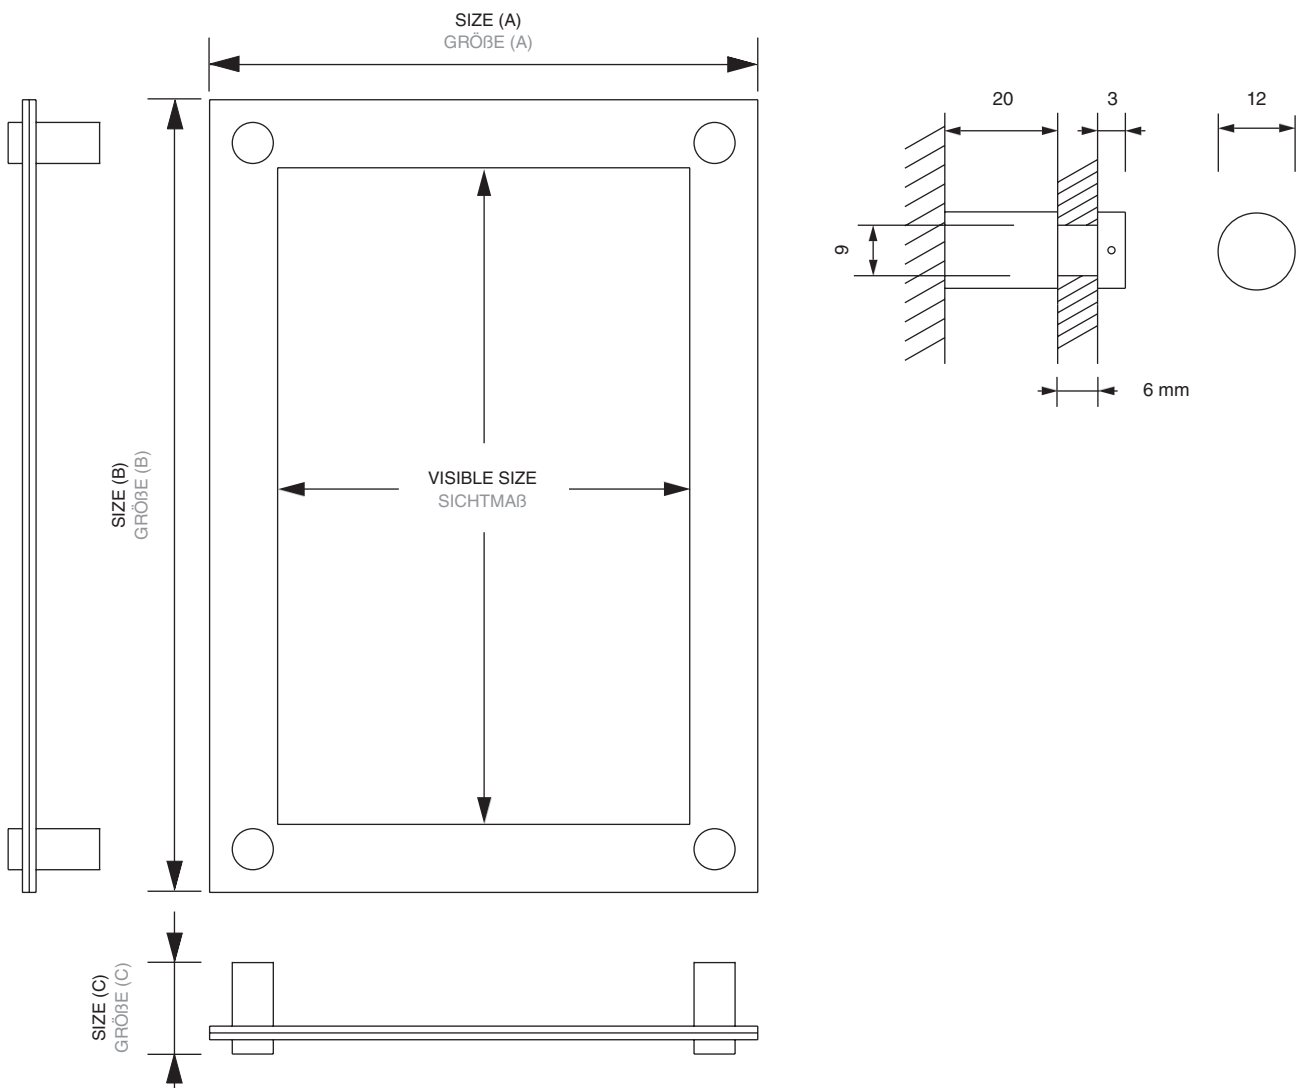

PRODUCT SHEET

Wall Mounted Sandwich Panel

Wall Mounted Sandwich Panel

12/19mm Diameter Through Hole Panel Support with a 20/25mm rear spacer section. Panels require 9/12mm diameter drilled holes. Suitable for panels up to 12mm thick. Supplied with 2 sheets of 3mm clear acrylic. Available in silver anodised finish. For other finishes or special sizes please enquire.

Wandhalterung für Trägerplatte

Formschöne Halterungen aus Aluminium, silber eloxiert. Durchmesser 12/19 mm / Wandabstand 20/25 mm. Das Trägermedium benötigt vier Lochbohrungen mit 9/12 mm Durchmesser. Bei maximaler Stärke von 12 mm.

www.whitelightdisplay.co.uk

PRODUCT SHEET

Wall Mounted Sandwich Panel / 20mm

PRODUCT SHEET

Wall Mounted Sandwich Panel / 20mm

ARTICLE CODE	EAN / GTIN	POSTER SIZE	SIZE (A x B x C)	NET WEIGHT
ARTIKELNUMMER	EAN / GTIN	PLAKATFORMAT	GRÖÖE (A x B x C)	NETTO GEWICHT
FS20A5SET	8595578318760	148 x 210 mm (A5)	228 x 290 x 29 mm	0,53 kg
FS20A4SET	8595578318777	210 x 297 mm (A4)	290 x 377 x 29 mm	0,83 kg
FS20A3SET	8595578318784	297 x 420 mm (A3)	377 x 500 x 29 mm	1,41 kg
FS20A2SET	8595578318791	420 x 594 mm (A2)	500 x 674 x 29 mm	2,47 kg
FS20A1SET	8595578318807	594 x 841 mm (A1)	674 x 921 x 29 mm	4,51 kg
FS20100x100SET	8595578318814	100 x 100 mm	180 x 180 x 29 mm	0,00 kg
FS20100x160SET	8595578318821	100 x 160 mm	180 x 240 x 29 mm	0,00 kg
FS20	8595578318753	-	-	0,01 kg