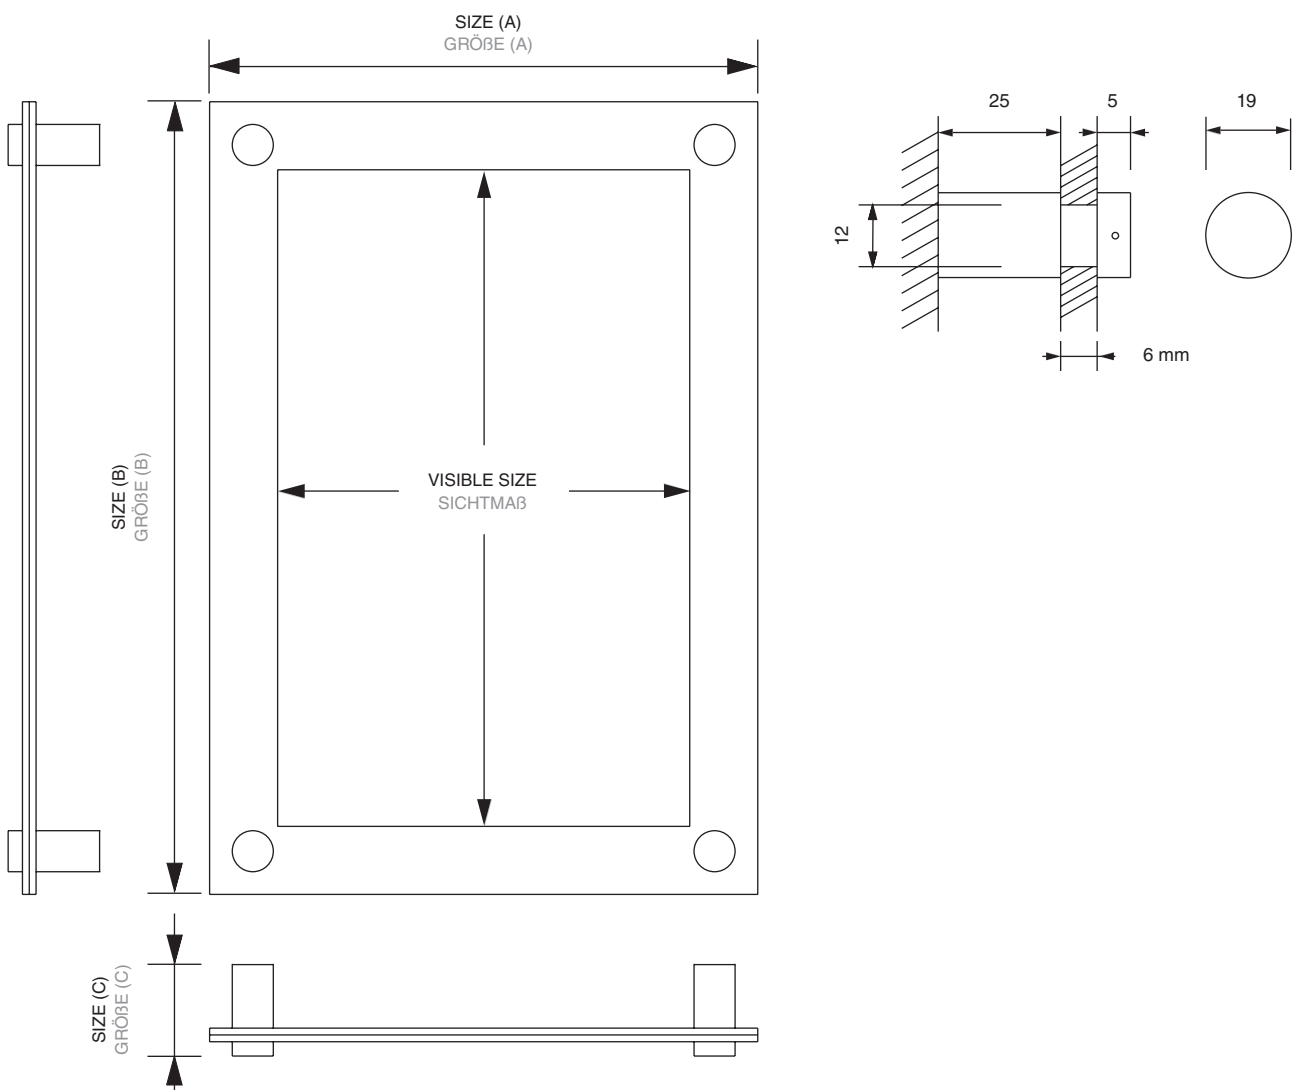

PRODUCT SHEET

Wall Mounted Sandwich Panel / 25mm

HOSPITALITY SPACE EQUIPMENT > WAYFINDING SYSTEMS